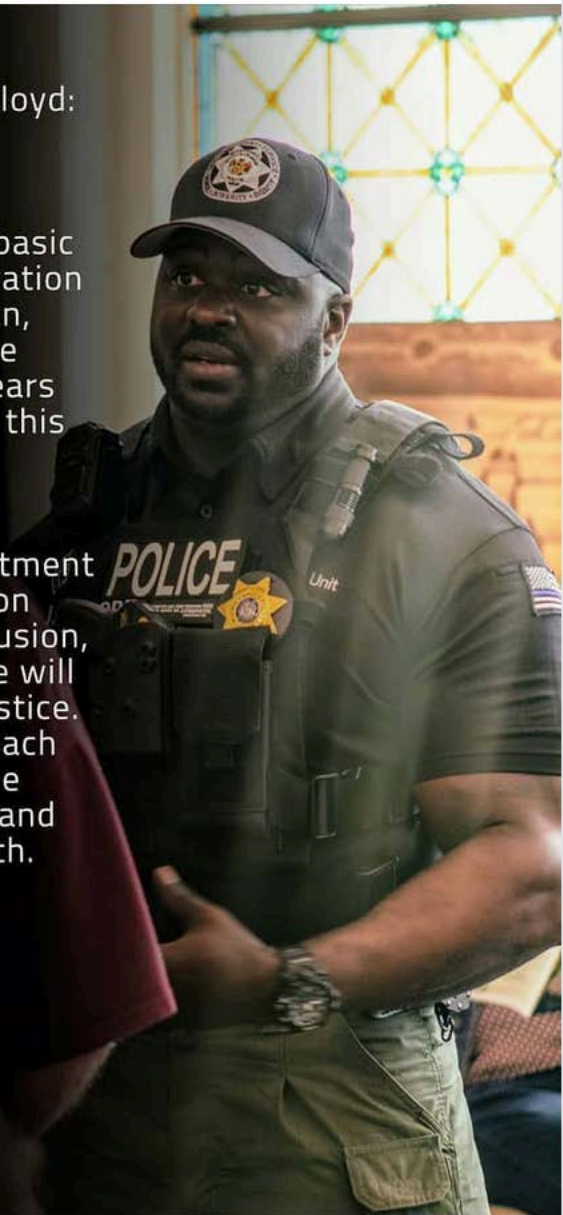

Forest County Potawatomi Community

June 1 at 5:57 PM · 🌐

An important message...

In response to the death of George Floyd:

The actions I observed in the video footage were incredibly hurtful, and disturbing, and go against the most basic law enforcement principle of preservation of life. The blatant lack of compassion, disrespect, and use of excessive force does not only tarnish our badge, it tears at the very fabric of race relations in this country and around the world.

As a minority, law enforcement professional, and a leader of a department that represents a cultural organization that encourages diversity, unity, inclusion, and the celebration of human life, we will continue to stand for equality and justice. I can assure you that WCPD strives each and every day to build the trust of the community, the Tribe that we serve, and all those that we come in contact with. WE BELIEVE IN PEACE.

**CHIEF OF POLICE JEREMY MOORE
WGEMA CAMPUS POLICE DEPARTMENT**

Wgema Campus Police Department

June 1 at 12:58 PM · 🌐

Like Page