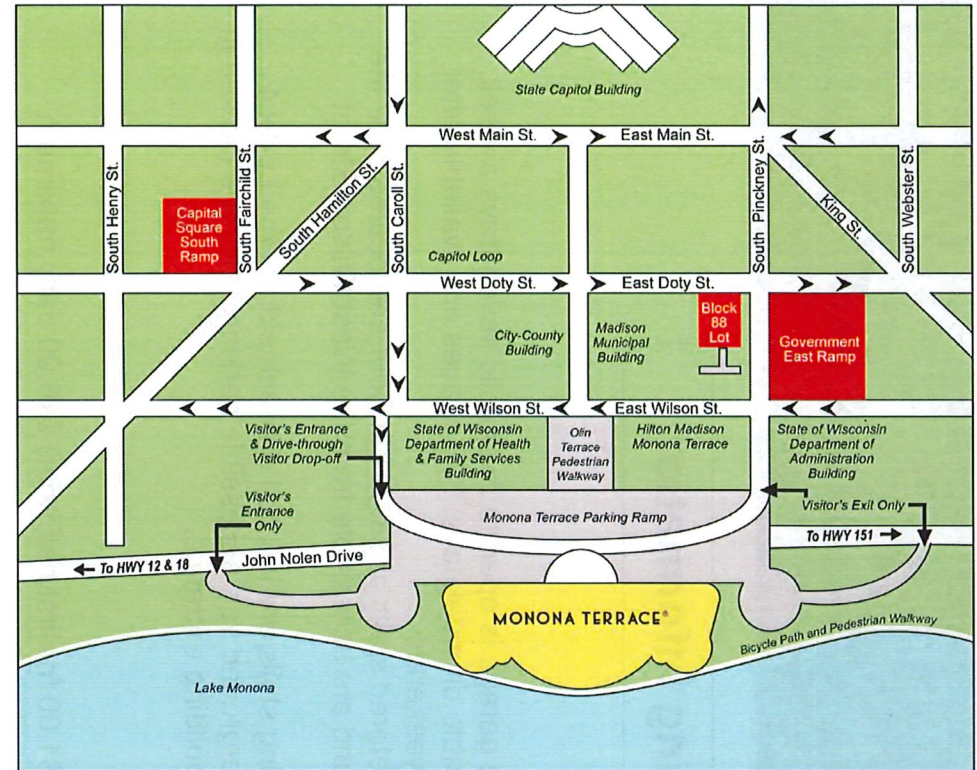

Downtown Madison Parking Locations

- | | |
|--------------------------------|--------------------------------|
| 1. Brayton Lot | 5. Government East Garage |
| 2. Buckeye Lot | 6. Overture Center Garage |
| 3. Lot 88 | 7. State Street Campus Garage |
| 4. Capitol Square North Garage | 8. State Street Capitol Garage |

For rates and accessibility details, visit:

<http://www.cityofmadison.com/parkingUtility/rates.cfm>

If using a GPS device please use these coordinates:

N 43 4.167 W 89 22.966

(rather than One John Nolen Drive)

You will arrive at the John Nolen Drive entrance to the Monona Terrace parking ramp.

From the east or north of Madison:

- From Hwy 151 South—go toward the State Capitol building.
- Hwy. 151 continues as you turn left on Blair Street. Go 3 blocks.
- Turn right onto Wilson Street. Get into left lane.
- Go 2 blocks and straight through next light.
- Go 3 blocks. Carroll Street will be on your right.
- Turn left into Monona Terrace parking garage.

From the west or south of Madison:

- From Hwy. 12/18 take Hwy 151 North at Exit 263—John Nolen Drive.
- Pass through five lights, get into the right lane. Lake Monona will be on your right.
- After Broom Street, merge right into the exit lane.
- Turn right into the Monona Terrace parking garage.