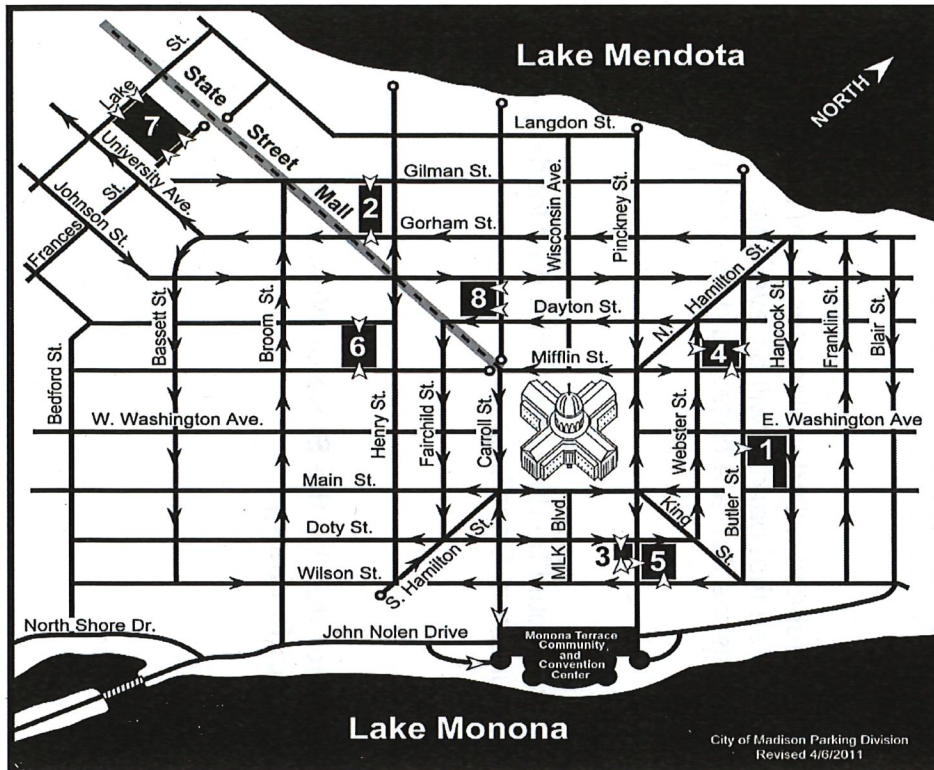

Downtown Madison Parking Locations

- | | |
|--------------------------------|--------------------------------|
| 1. Brayton Lot | 5. Government East Garage |
| 2. Buckeye Lot | 6. Overture Center Garage |
| 3. Lot 88 | 7. State Street Campus Garage |
| 4. Capitol Square North Garage | 8. State Street Capitol Garage |

For rates and accessibility details, visit:

<http://www.cityofmadison.com/parkingUtility/rates.cfm>

If using a GPS device please use these coordinates:

N 43 4.167 W 89 22.966

(rather than One John Nolen Drive)

You will arrive at the John Nolen Drive entrance to the Monona Terrace parking ramp.

From the east or north of Madison:

- From Hwy 151 South—go toward the State Capitol building.
- Hwy. 151 continues as you turn left on Blair Street. Go 3 blocks.
- Turn right onto Wilson Street. Get into left lane.
- Go 2 blocks and straight through next light.
- Go 3 blocks. Carroll Street will be on your right.
- Turn left into Monona Terrace parking garage.

From the west or south of Madison:

- From Hwy. 12/18 take Hwy 151 North at Exit 263—John Nolen Drive.
- Pass through five lights, get into the right lane. Lake Monona will be on your right.
- After Broom Street, merge right into the exit lane.
- Turn right into the Monona Terrace parking garage.